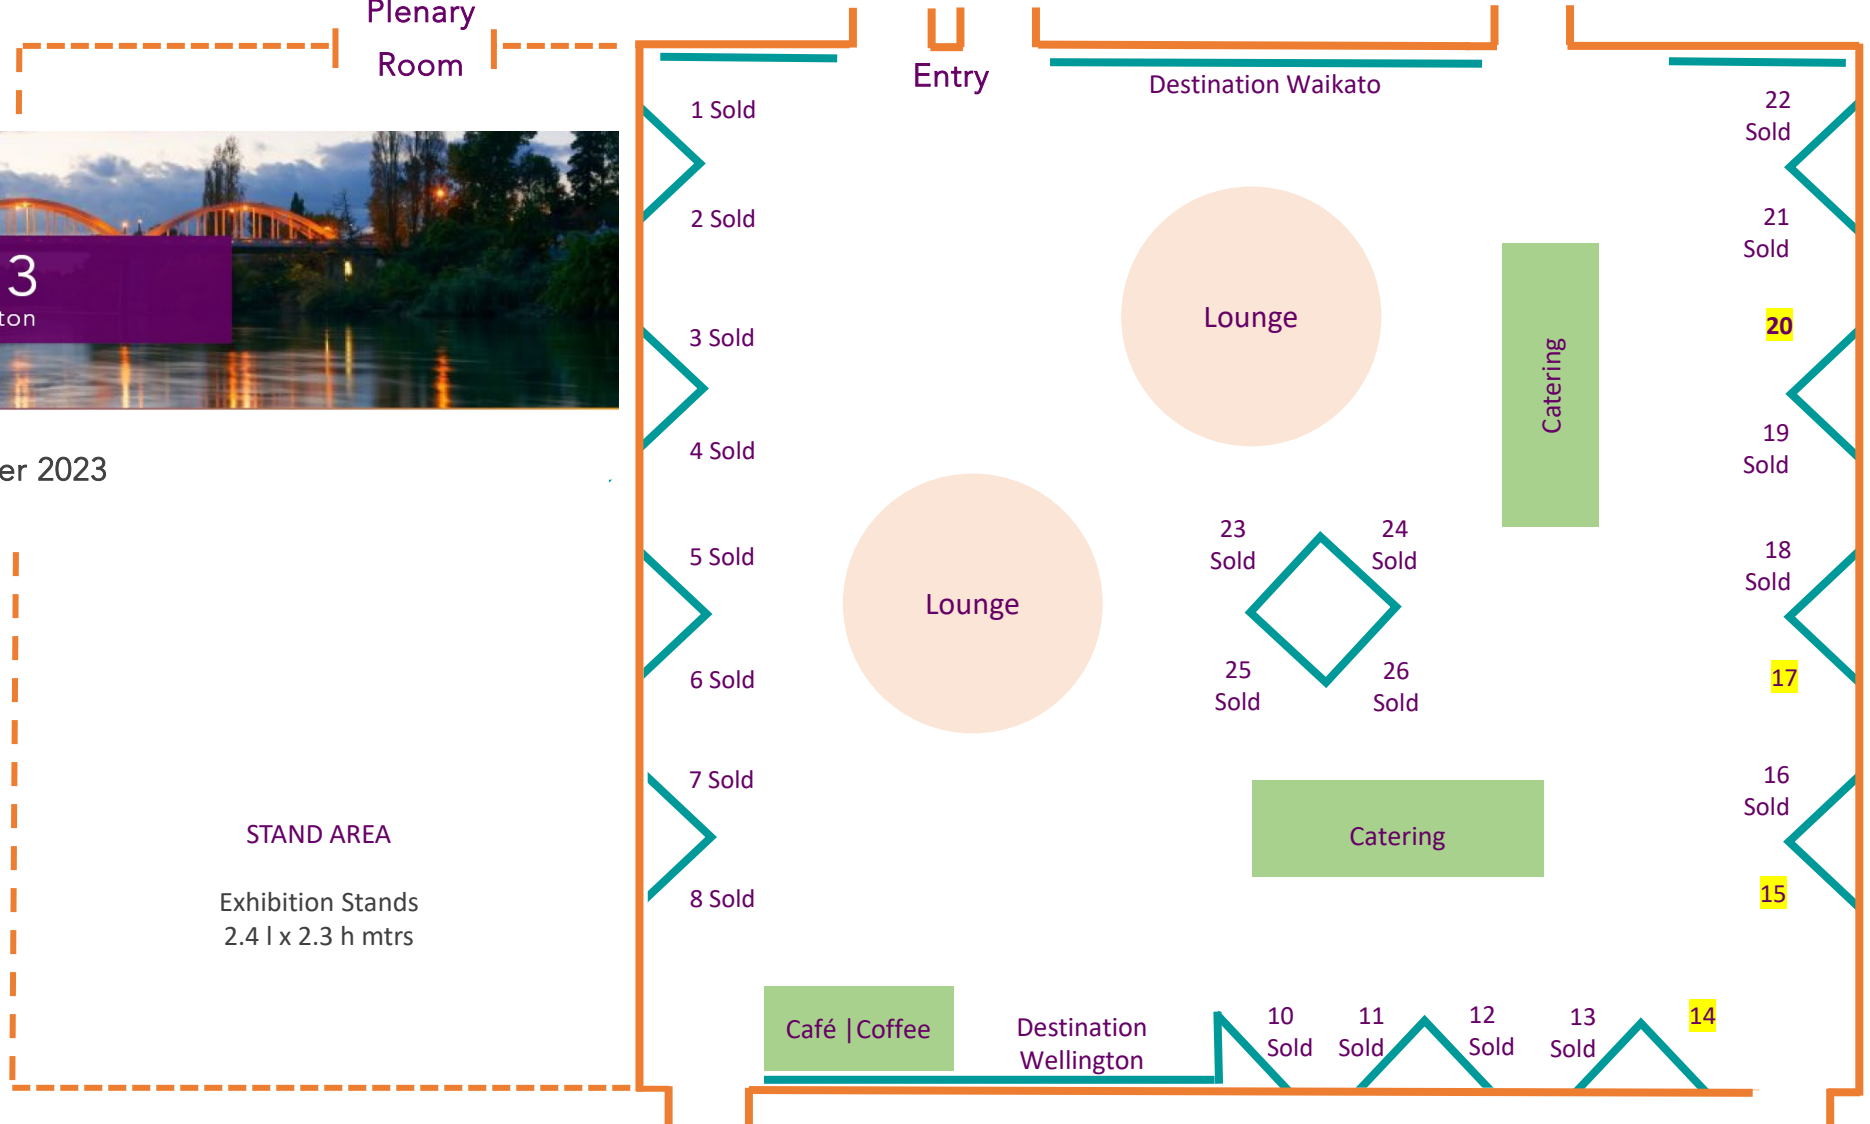

Linc 2023

Claudelands Hamilton

10 – 12 September 2023

Plenary Room

STAND AREA
Exhibition Stands
2.4 l x 2.3 h mtrs

Café | Coffee Destination Wellington 10 Sold 11 Sold 12 Sold 13 Sold 14

1 Sold 2 Sold 3 Sold 4 Sold 5 Sold 6 Sold 7 Sold 8 Sold

22 Sold 21 Sold 20 19 Sold 18 Sold 17 16 Sold 15